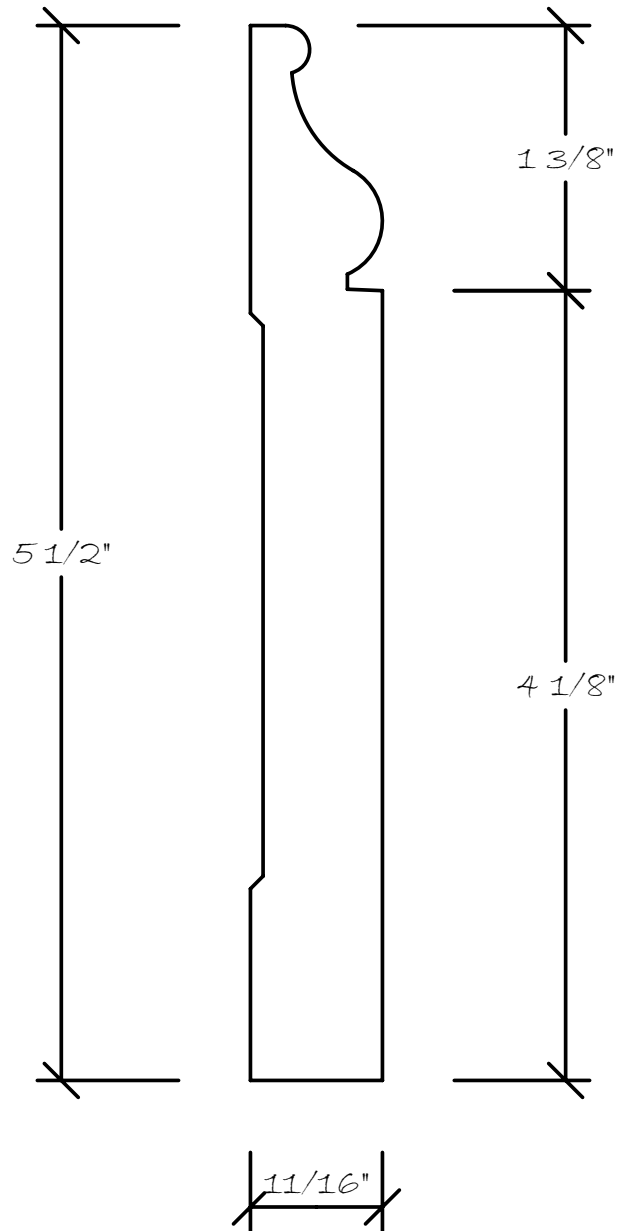

KEIVER-WILLARD LUMBER CORP
KW PREMIER SERIES

KW10514

SPECIES POPLAR (SOLID, NOT FINGERJOINTED)

FINISH 2 COATS OF PRIMER, BUFFED SMOOTH

ALSO AVAILABLE IN;

ALDER, ASH, BIRCH, BASSWOOD, BEECH, BIRCH,
BUTTERNUT, CEDAR, CHERRY, CYPRESS, FIR,
HICKORY, MAPLE, OAK, WALNUT, MAHOGANY,
SAPELE, SIPO, UTILE, TEAK & MORE