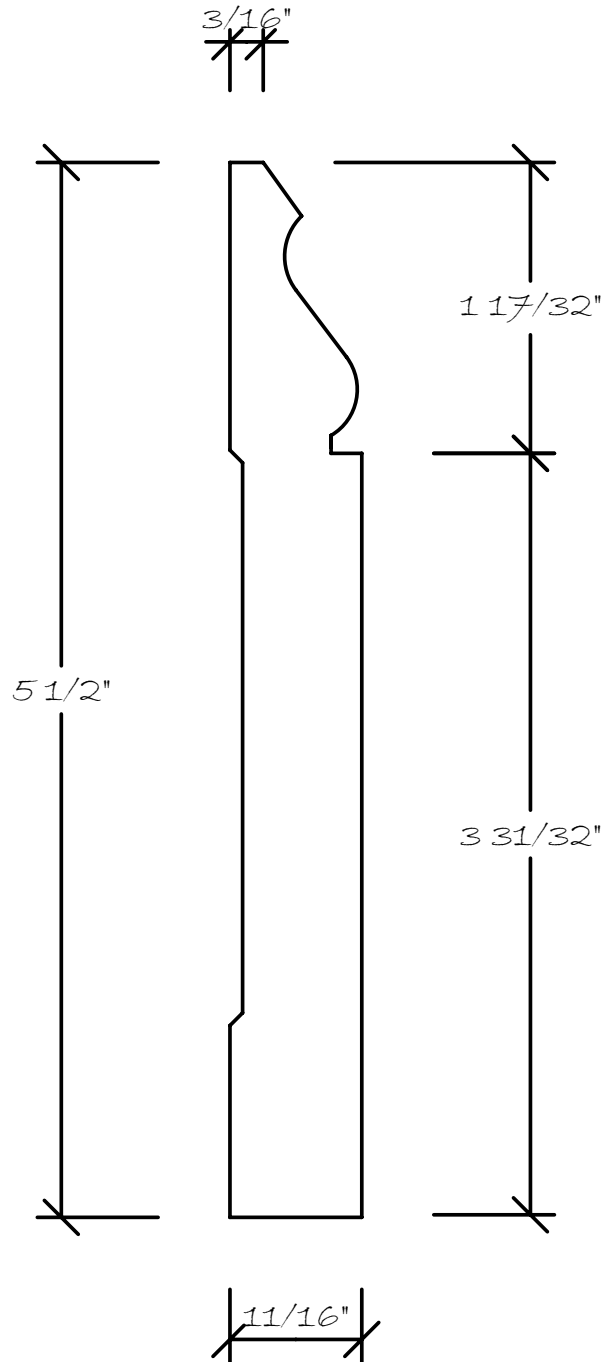

KEIVER-WILLARD LUMBER CORP

KW PREMIER SERIES

KW10513

SPECIES POPLAR (SOLID, NOT FINGERJOINTED)

FINISH 2 COATS OF PRIMER, BUFFED SMOOTH

ALSO AVAILABLE IN;
ALDER, ASH, BIRCH, BASSWOOD, BEECH, BIRCH,
BUTTERNUT, CEDAR, CHERRY, CYPRESS, FIR,
HICKORY, MAPLE, OAK, WALNUT, MAHOGANY,
SAPELE, SIPO, UTILE, TEAK & MORE