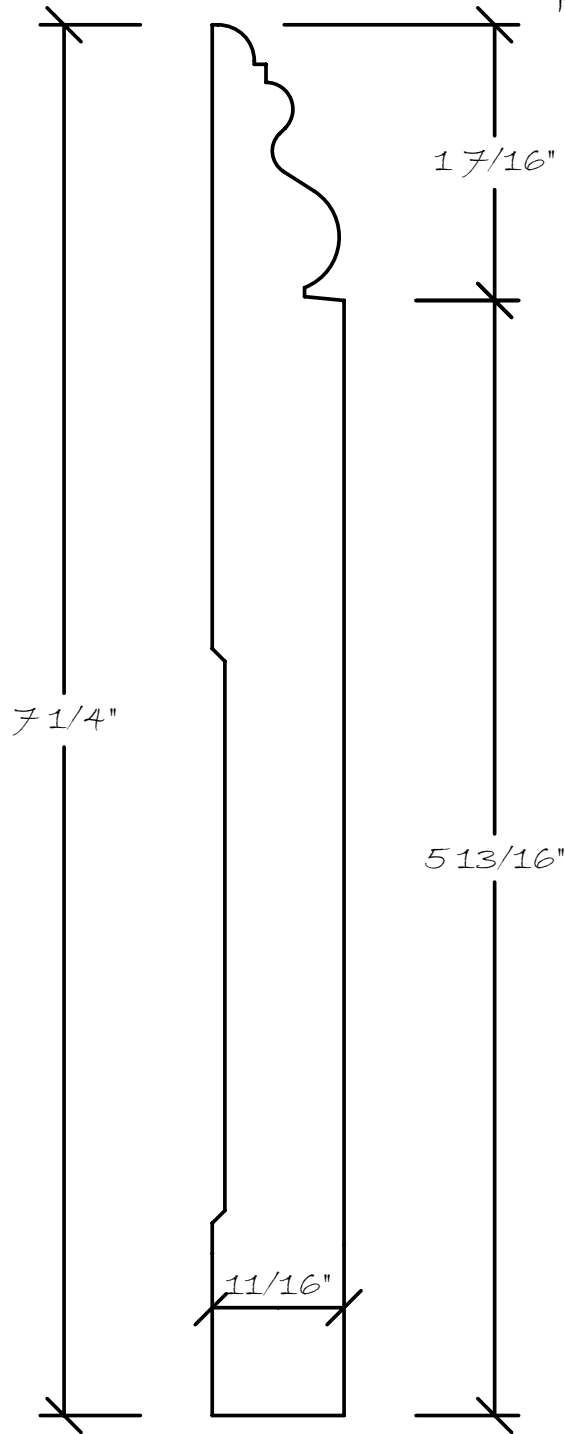

KEIVER-WILLARD LUMBER CORP
KW PREMIER SERIES

KW10512

SPECIES - POPLAR (SOLID, NOT FINGERJOINTED)

FINISH - 2 COATS OF PRIMER, BUFFED SMOOTH

ALSO AVAILABLE IN;

ALDER, ASH, BIRCH, BASSWOOD, BEECH, BIRCH,
BUTTERNUT, CEDAR, CHERRY, CYPRESS, FIR,
HICKORY, MAPLE, OAK, WALNUT, MAHOGANY,
SAPELE, SIPO, UTILE, TEAK & MORE