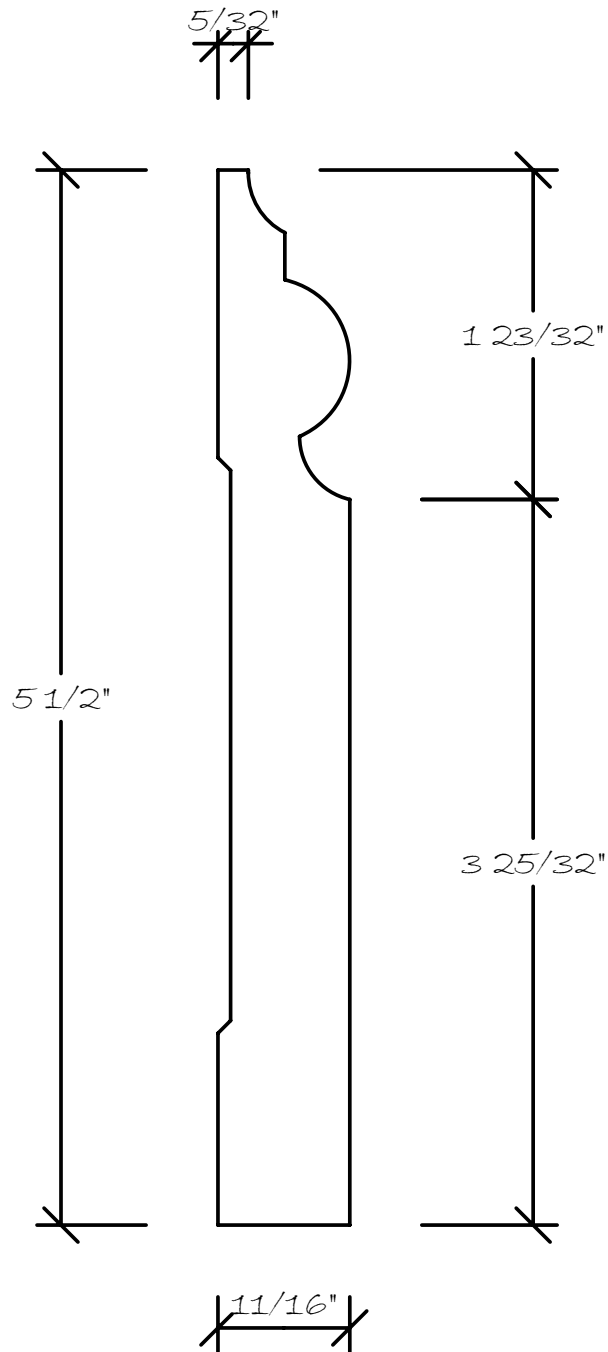

KEIVER-WILLARD LUMBER CORP

KW PREMIER SERIES

KW10511

SPECIES - POPLAR (SOLID, NOT FINGERJOINTED)

FINISH - 2 COATS OF PRIMER, BUFFED SMOOTH

ALSO AVAILABLE IN;

ALDER, ASH, BIRCH, BASSWOOD, BEECH, BIRCH,
BUTTERNUT, CEDAR, CHERRY, CYPRESS, FIR,
HICKORY, MAPLE, OAK, WALNUT, MAHOGANY,
SAPELE, SIPO, UTILE, TEAK & MORE