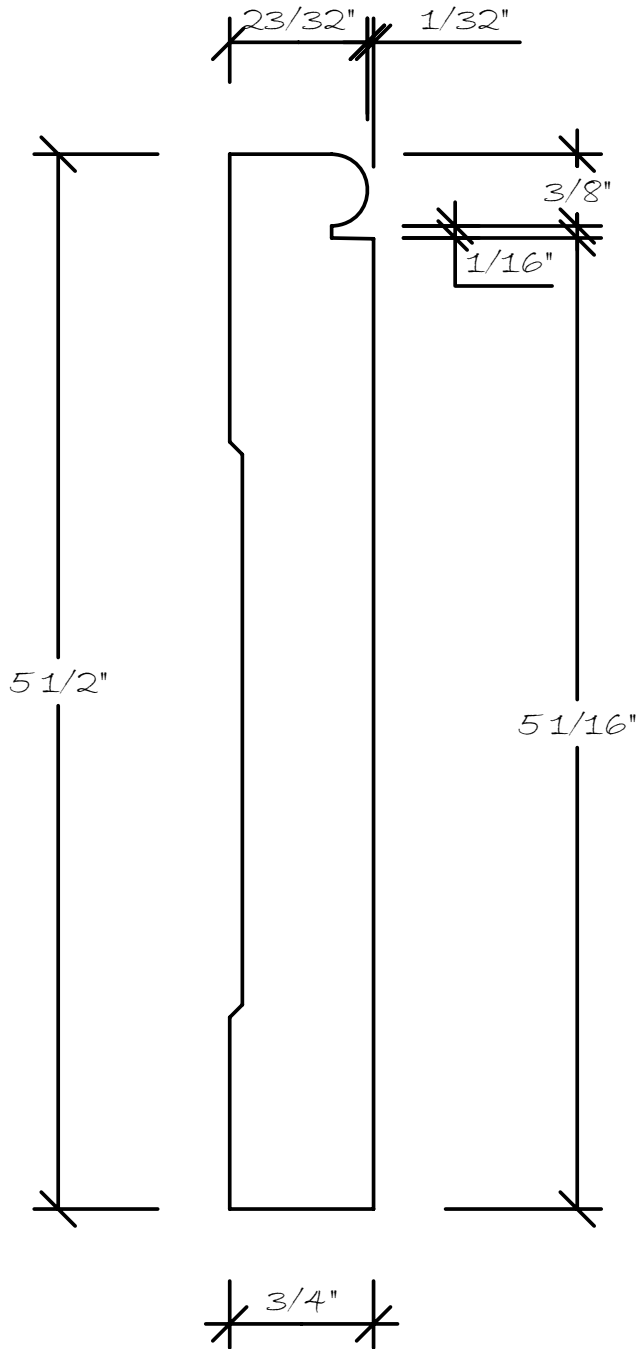

KEIVER-WILLARD LUMBER CORP

KW PREMIER SERIES

KW10510

SPECIES - POPLAR (SOLID, NOT FINGERJOINTED)

FINISH - 2 COATS OF PRIMER, BUFFED SMOOTH

ALSO AVAILABLE IN;
ALDER, ASH, BIRCH, BASSWOOD, BEECH, BIRCH,
BUTTERNUT, CEDAR, CHERRY, CYPRESS, FIR,
HICKORY, MAPLE, OAK, WALNUT, MAHOGANY,
SAPELE, SIPO, UTILE, TEAK & MORE