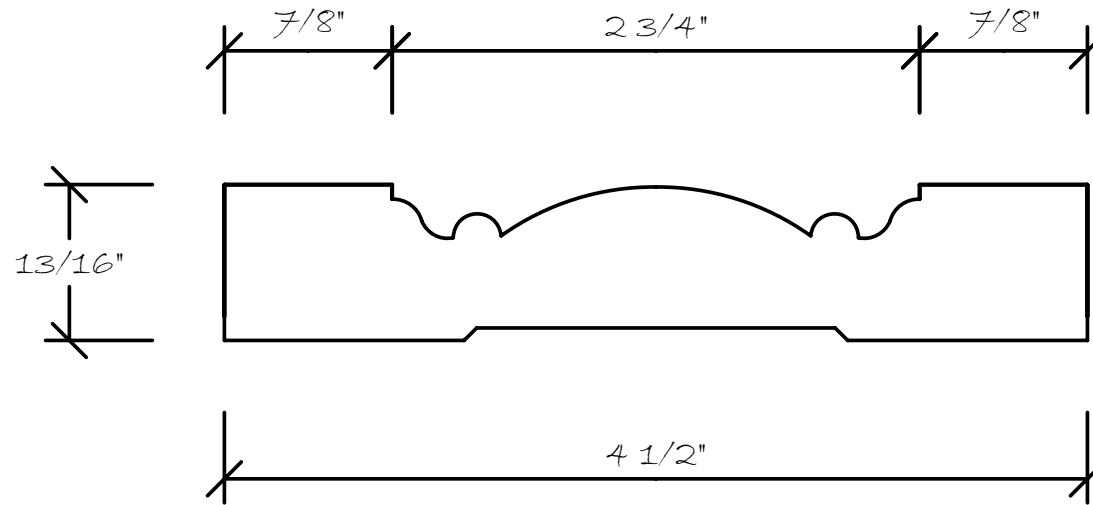

KEIVER-WILLARD LUMBER CORP
KW PREMIER SERIES

KW10217

SPECIES - POPLAR (SOLID, NOT FINGERJOINTED)

FINISH - 2 COATS OF PRIMER, BUFFED SMOOTH

ALSO AVAILABLE IN;
ALDER, ASH, BIRCH, BASSWOOD, BEECH, BIRCH,
BUTTERNUT, CEDAR, CHERRY, CYPRESS, FIR,
HICKORY, MAPLE, OAK, WALNUT, MAHOGANY,
SAPELE, SIPO, UTILE, TEAK & MORE