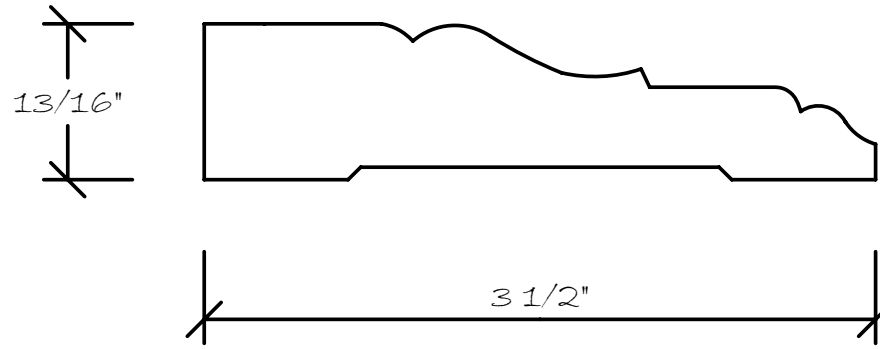

KEIVER-WILLARD LUMBER CORP
KW PREMIER SERIES

KW10216

SPECIES - POPLAR (SOLID, NOT FINGERJOINTED)

FINISH - 2 COATS OF PRIMER, BUFFED SMOOTH

ALSO AVAILABLE IN;
ALDER, ASH, BIRCH, BASSWOOD, BEECH, BIRCH,
BUTTERNUT, CEDAR, CHERRY, CYPRESS, FIR,
HICKORY, MAPLE, OAK, WALNUT, MAHOAGANY,
SAPELE, SIPO, UTILE, TEAK & MORE