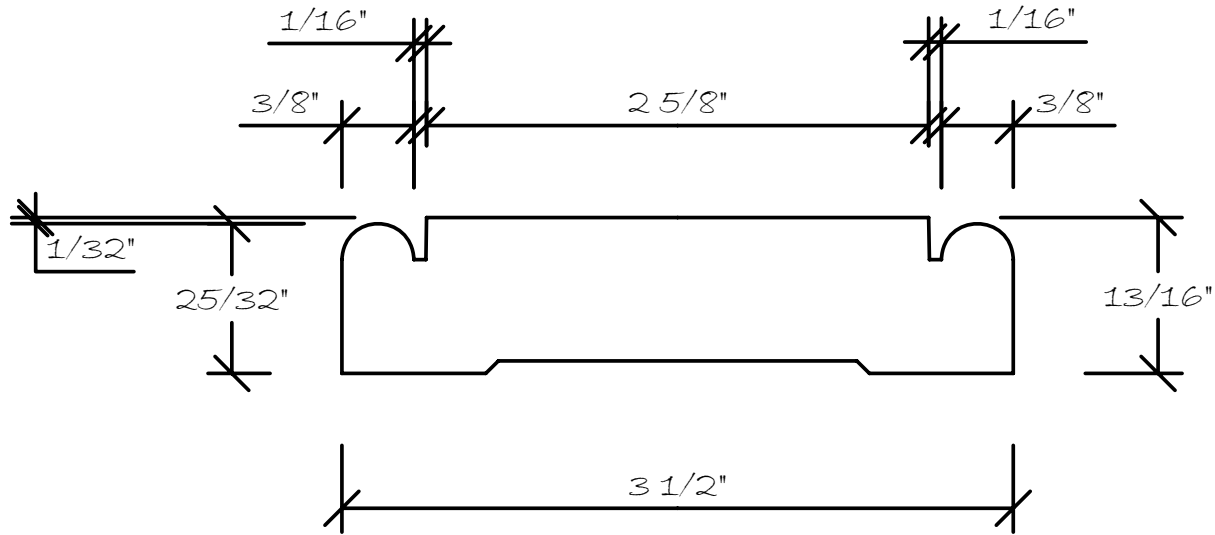

KEIVER-WILLARD LUMBER CORP
 KW PREMIER SERIES

KW10215

SPECIES - POPLAR (SOLID, NOT FINGERJOINTED)

FINISH - 2 COATS OF PRIMER, BUFFED SMOOTH

ALSO AVAILABLE IN;

ALDER, ASH, BIRCH, BASSWOOD, BEECH, BIRCH,
 BUTTERNUT, CEDAR, CHERRY, CYPRESS, FIR,
 HICKORY, MAPLE, OAK, WALNUT, MAHOAGANY,
 SAPELE, SIPO, UTILE, TEAK & MORE