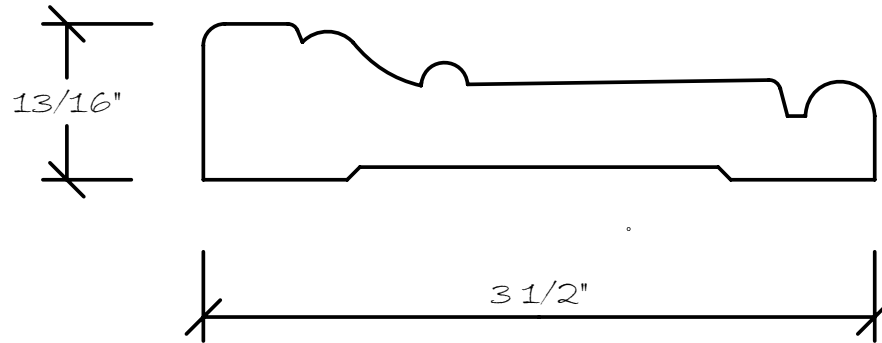

KEIVER-WILLARD LUMBER CORP
KW PREMIER SERIES

KW10213

SPECIES - POPLAR (SOLID, NOT FINGERJOINTED)

FINISH - 2 COATS OF PRIMER, BUFFED SMOOTH

ALSO AVAILABLE IN;

ALDER, ASH, BIRCH, BASSWOOD, BEECH, BIRCH,
BUTTERNUT, CEDAR, CHERRY, CYPRESS, FIR,
HICKORY, MAPLE, OAK, WALNUT, MAHOAGANY,
SAPELE, SIPO, UTILE, TEAK & MORE