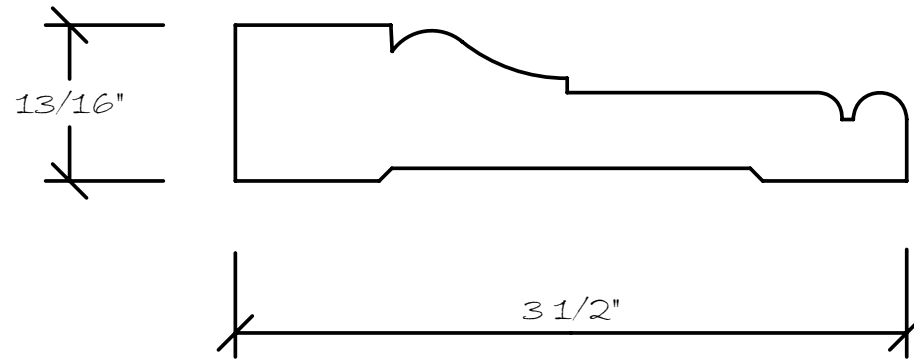

KEIVER-WILLARD LUMBER CORP
KW PREMIER SERIES

KW10210

SPECIES - POPLAR (SOLID, NOT FINGERJOINTED)

FINISH - 2 COATS OF PRIMER, BUFFED SMOOTH

ALSO AVAILABLE IN;
ALDER, ASH, BIRCH, BASSWOOD, BEECH, BIRCH,
BUTTERNUT, CEDAR, CHERRY, CYPRESS, FIR,
HICKORY, MAPLE, OAK, WALNUT, MAHOAGANY,
SAPELE, SIPO, UTILE, TEAK & MORE